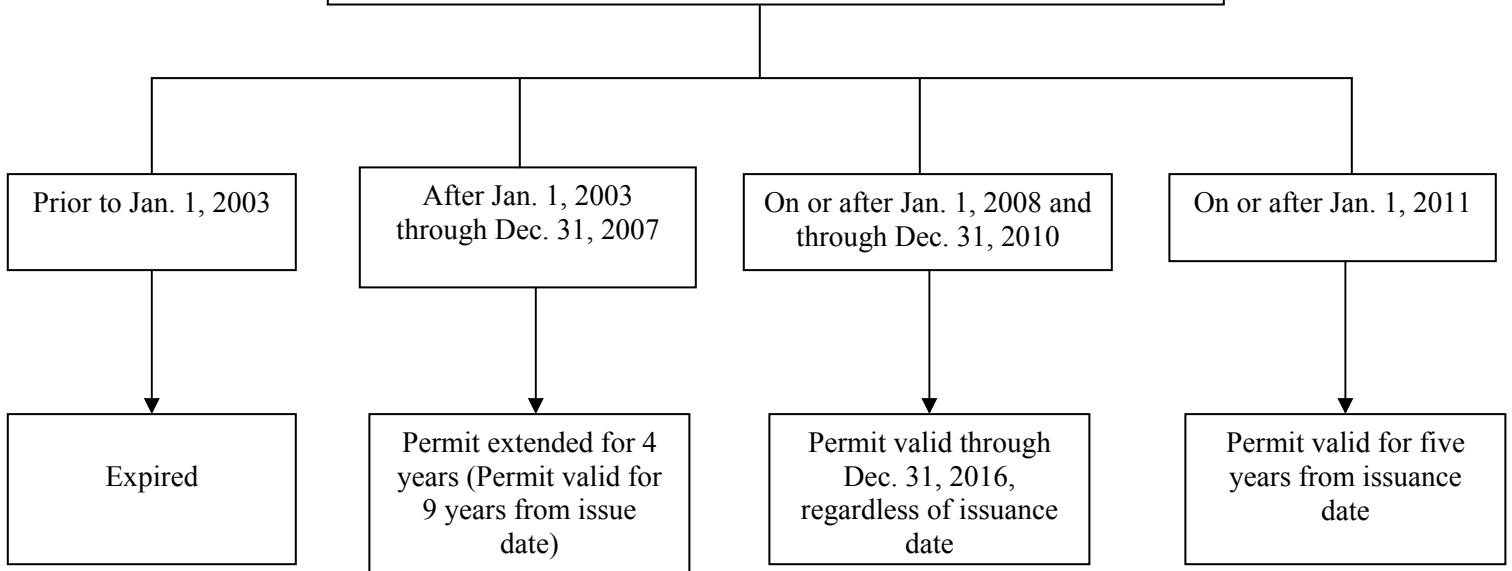

SL 2009-406
Effective August 5, 2009

REVISED

SL 2010-177
HOUSE BILL 683
Effective August 2, 2010

On-Site Wastewater Permits Issued

On-Site Wastewater Permits Expired/Expires